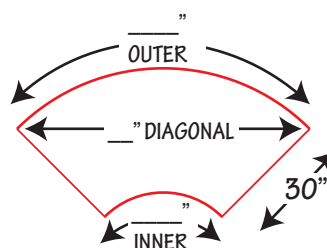

JOMAR[®]

Manufacturers of Banners & Table Linens

Serpentine Table Dimensions

www.JomarOnline.com

2 1/2'
Outer 72 1/4"
Inner 25"
Diagonal 66"

3'
Outer 75 1/2"
Inner 28 1/4"
Diagonal 68"

4'
Outer 85"
Inner 37 1/2"
Diagonal 76"

5'
Outer 94 1/4"
Inner 47"
Diagonal 84"

6'
Outer 106"
Inner 57"
Diagonal 94"

7'
Outer 113"
Inner 66"
Diagonal 102"

8'
Outer 125"
Inner 76"
Diagonal 111"

9'
Outer 133 1/2"
Inner 85 1/2"
Diagonal 119"

10' Custom Serpentine Table Cloth

10' Serpentine tables vary by manufacturer. Please carefully measure your table dimensions and we will gladly make your linens accordingly.

How many tables do you use to complete a circle? _____
 Outer = _____
 Inner = _____
 Diagonal = _____

4' Outer Edge Bar Top

Outer = 85"
Inner = 61 1/4"
Diagonal = 75 1/2"

4' Inner Edge Bar Top

Outer = 61 1/4"
Inner = 37 3/4"
Diagonal = 54"

5' Outer Edge Bar Top

Outer = 94 1/4"
Inner = 70 3/4"
Diagonal = 84"