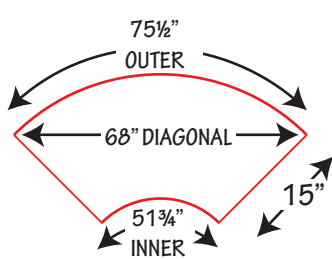

JOMAR

Manufacturers of Banners & Table Linens

Serpentine Bar Top Dimensions

www.JomarOnline.com

10' Custom Bar Top

10' Serpentine tables vary by manufacturer. Please carefully measure your table dimensions and we will gladly make your linens accordingly.

How many tables do you use to complete a circle? _____
 Outer = _____
 Inner = _____
 Diagonal = _____

3' Outer Edge Bar Top

Outer = 75 1/2"
Inner = 51 3/4"
Diagonal = 66"

3' Inner Edge Bar Top

Outer = 51 1/4"
Inner = 28 1/2"
Diagonal = 45 1/2"

4' Outer Edge Bar Top

Outer = 85"
Inner = 61 1/4"
Diagonal = 75 1/2"

4' Inner Edge Bar Top

Outer = 61 1/4"
Inner = 37 3/4"
Diagonal = 54"

5' Outer Edge Bar Top

Outer = 94 1/4"
Inner = 70 3/4"
Diagonal = 84"

5' Inner Edge Bar Top

Outer = 70 3/4"
Inner = 47"
Diagonal = 62 1/2"

7' Outer Edge Bar Top

Outer = 113"
Inner = 71 1/2"
 No Diagonal information available.

7' Inner Edge Bar Top

Outer = 71 1/2"
Inner = 66"
 No Diagonal information available.