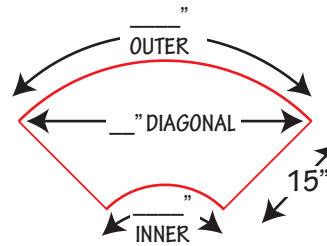

10' Serpentine tables vary by manufacturer. Please carefully measure your table dimensions and we will gladly make your linens accordingly.

How many tables do you use to complete a circle? _____
 Outer = _____
 Inner = _____
 Diagonal = _____

JOMAR

Manufacturers of Banners & Table Linens

Serpentine Bar Top Dimensions

www.JomarOnline.com

10' Custom Bar Top

10' Serpentine tables vary by manufacturer. Please carefully measure your table dimensions and we will gladly make your linens accordingly.

How many tables do you use to complete a circle? _____
 Outer = _____
 Inner = _____
 Diagonal = _____

3' Outer Edge Bar Top

Outer = 75 1/2"
Inner = 51 3/4"
Diagonal = 66"

3' Inner Edge Bar Top

Outer = 51 1/4"
Inner = 28 1/2"
Diagonal = 45 1/2"

4' Outer Edge Bar Top

Outer = 85"
Inner = 61 1/4"
Diagonal = 75 1/2"

4' Inner Edge Bar Top

Outer = 61 1/4"
Inner = 37 3/4"
Diagonal = 54"

5' Outer Edge Bar Top

Outer = 94 1/4"
Inner = 70 3/4"
Diagonal = 84"