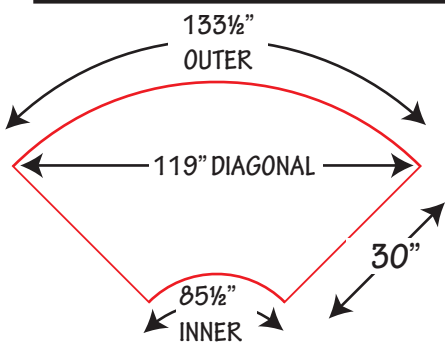

JOMAR[®]

Manufacturers of Banners & Table Linens

Serpentine Table Dimensions

www.JomarOnline.com

2 1/2'
Outer 72 1/4"
Inner 25"
Diagonal 66"

3'
Outer 75 1/2"
Inner 28 1/4"
Diagonal 68"

4'
Outer 85"
Inner 37 1/2"
Diagonal 76"

5'
Outer 94 1/4"
Inner 47"
Diagonal 84"

6'
Outer 106"
Inner 57"
Diagonal 94"

7'
Outer 113"
Inner 66"
Diagonal 102"

8'
Outer 125"
Inner 76"
Diagonal 111"

9'
Outer 133 1/2"
Inner 85 1/2"
Diagonal 119"

10' Custom Serpentine Table Cloth

4' Outer Edge Bar Top

Outer = 85"
Inner = 61 1/4"
Diagonal = 75 1/2"

4' Inner Edge Bar Top

Outer = 61 1/4"
Inner = 37 3/4"
Diagonal = 54"

5' Outer Edge Bar Top

Outer = 94 1/4"
Inner = 70 3/4"
Diagonal = 84"

5' Inner Edge Bar Top

Outer = 70 3/4"
Inner = 47"
Diagonal = 62 1/2"

7' Outer Edge Bar Top

Outer = 113"
Inner = 71 1/2"
 No Diagonal information available.

7' Inner Edge Bar Top

Outer = 71 1/2"
Inner = 66"
 No Diagonal information available.