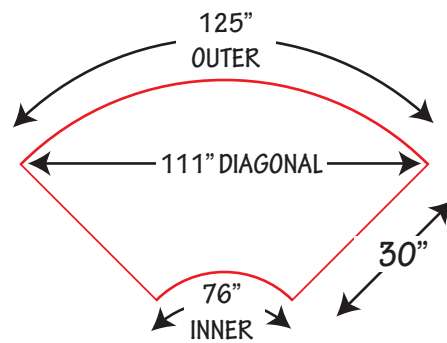

JOMAR[®]

Manufacturers of Banners & Table Linens

Serpentine Table Dimensions

www.JomarOnline.com

2 1/2'
Outer 72 1/4"
Inner 25"
Diagonal 66"

3'
Outer 75 1/2"
Inner 28 1/4"
Diagonal 68"

4'
Outer 85"
Inner 37 1/2"
Diagonal 76"

5'
Outer 94 1/4"
Inner 47"
Diagonal 84"

6'
Outer 106"
Inner 57"
Diagonal 94"

7'
Outer 113"
Inner 66"
Diagonal 102"

8'
Outer 125"
Inner 76"
Diagonal 111"

9'
Outer 133 1/2"
Inner 85 1/2"
Diagonal 119"

10' Custom Serpentine Table Cloth

4' Outer Edge Bar Top

Outer = 85"
Inner = 61 1/4"
Diagonal = 75 1/2"

4' Inner Edge Bar Top

Outer = 61 1/4"
Inner = 37 3/4"
Diagonal = 54"

5' Outer Edge Bar Top

Outer = 94 1/4"
Inner = 70 3/4"
Diagonal = 84"

5' Inner Edge Bar Top

Outer = 70 3/4"
Inner = 47"
Diagonal = 62 1/2"

7' Outer Edge Bar Top

Outer = 113"
Inner = 71 1/2"
 No Diagonal information available.

7' Inner Edge Bar Top

Outer = 71 1/2"
Inner = 66"
 No Diagonal information available.