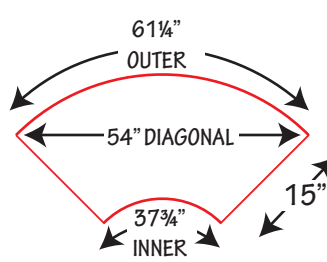

JOMAR

Manufacturers of Banners & Table Linens

Serpentine Bar Top Dimensions

www.JomarOnline.com

10' Custom Bar Top

10' Serpentine tables vary by manufacturer. Please carefully measure your table dimensions and we will gladly make your linens accordingly.

How many tables do you use to complete a circle? _____
 Outer = _____
 Inner = _____
 Diagonal = _____

3' Outer Edge Bar Top

Outer = 75 1/2"
Inner = 51 3/4"
Diagonal = 66"

3' Inner Edge Bar Top

Outer = 51 1/4"
Inner = 28 1/2"
Diagonal = 45 1/2"

4' Outer Edge Bar Top

Outer = 85"
Inner = 61 1/4"
Diagonal = 75 1/2"

4' Inner Edge Bar Top

Outer = 61 1/4"
Inner = 37 3/4"
Diagonal = 54"

5' Outer Edge Bar Top

Outer = 94 1/4"
Inner = 70 3/4"
Diagonal = 84"

5' Inner Edge Bar Top

Outer = 70 3/4"
Inner = 47"
Diagonal = 62 1/2"

7' Outer Edge Bar Top

Outer = 113"
Inner = 71 1/2"
 No Diagonal information available.

7' Inner Edge Bar Top

Outer = 71 1/2"
Inner = 66"
 No Diagonal information available.