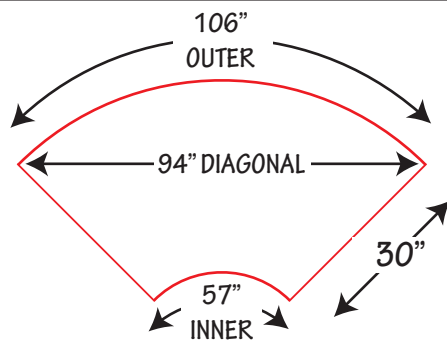

JOMAR[®]

Manufacturers of Banners & Table Linens

Serpentine Table Dimensions

www.JomarOnline.com

2 1/2'
Outer 72 1/4"
Inner 25"
Diagonal 66"

3'
Outer 75 1/2"
Inner 28 1/4"
Diagonal 68"

4'
Outer 85"
Inner 37 1/2"
Diagonal 76"

5'
Outer 94 1/4"
Inner 47"
Diagonal 84"

6'
Outer 106"
Inner 57"
Diagonal 94"

7'
Outer 113"
Inner 66"
Diagonal 102"

8'
Outer 125"
Inner 76"
Diagonal 111"

9'
Outer 133 1/2"
Inner 85 1/2"
Diagonal 119"

10' Custom Serpentine Table Cloth

4' Outer Edge Bar Top

Outer = 85"
Inner = 61 1/4"
Diagonal = 75 1/2"

4' Inner Edge Bar Top

Outer = 61 1/4"
Inner = 37 3/4"
Diagonal = 54"

5' Outer Edge Bar Top

Outer = 94 1/4"
Inner = 70 3/4"
Diagonal = 84"

5' Inner Edge Bar Top

Outer = 70 3/4"
Inner = 47"
Diagonal = 62 1/2"

7' Outer Edge Bar Top

Outer = 113"
Inner = 71 1/2"
 No Diagonal information available.

7' Inner Edge Bar Top

Outer = 71 1/2"
Inner = 66"
 No Diagonal information available.