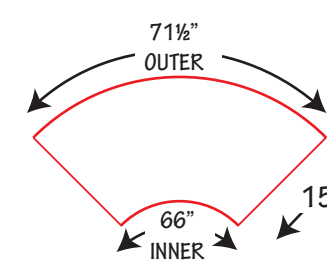

JOMAR

Manufacturers of Banners & Table Linens

Serpentine Bar Top Dimensions

www.JomarOnline.com

10' Custom Bar Top

10' Serpentine tables vary by manufacturer. Please carefully measure your table dimensions and we will gladly make your linens accordingly.

How many tables do you use to complete a circle? _____
 Outer = _____
 Inner = _____
 Diagonal = _____

3' Outer Edge Bar Top

Outer = 75 1/2"
Inner = 51 3/4"
Diagonal = 66"

3' Inner Edge Bar Top

Outer = 51 1/4"
Inner = 28 1/2"
Diagonal = 45 1/2"

4' Outer Edge Bar Top

Outer = 85"
Inner = 61 1/4"
Diagonal = 75 1/2"

4' Inner Edge Bar Top

Outer = 61 1/4"
Inner = 37 3/4"
Diagonal = 54"

5' Outer Edge Bar Top

Outer = 94 1/4"
Inner = 70 3/4"
Diagonal = 84"

5' Inner Edge Bar Top

Outer = 70 3/4"
Inner = 47"
Diagonal = 62 1/2"

7' Outer Edge Bar Top

Outer = 113"
Inner = 71 1/2"
 No Diagonal information available.

7' Inner Edge Bar Top

Outer = 71 1/2"
Inner = 66"
 No Diagonal information available.