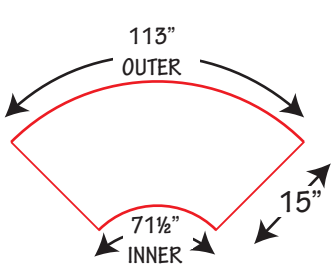

JOMAR

Manufacturers of Banners & Table Linens

Serpentine Bar Top Dimensions

www.JomarOnline.com

10' Custom Bar Top

10' Serpentine tables vary by manufacturer. Please carefully measure your table dimensions and we will gladly make your linens accordingly.

How many tables do you use to complete a circle? _____
 Outer = _____
 Inner = _____
 Diagonal = _____

3' Outer Edge Bar Top

Outer = 75 1/2"
Inner = 51 3/4"
Diagonal = 66"

3' Inner Edge Bar Top

Outer = 51 1/4"
Inner = 28 1/2"
Diagonal = 45 1/2"

4' Outer Edge Bar Top

Outer = 85"
Inner = 61 1/4"
Diagonal = 75 1/2"

4' Inner Edge Bar Top

Outer = 61 1/4"
Inner = 37 3/4"
Diagonal = 54"

5' Outer Edge Bar Top

Outer = 94 1/4"
Inner = 70 3/4"
Diagonal = 84"

5' Inner Edge Bar Top

Outer = 70 3/4"
Inner = 47"
Diagonal = 62 1/2"

7' Outer Edge Bar Top

Outer = 113"
Inner = 71 1/2"
 No Diagonal information available.

7' Inner Edge Bar Top

Outer = 71 1/2"
Inner = 66"
 No Diagonal information available.