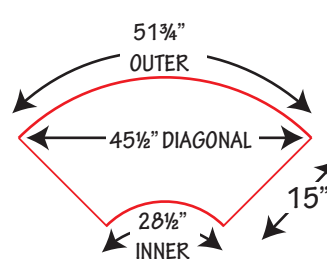

10' Serpentine tables vary by manufacturer. Please carefully measure your table dimensions and we will gladly make your linens accordingly.

How many tables do you use to complete a circle? _____
 Outer = _____
 Inner = _____
 Diagonal = _____

JOMAR

Manufacturers of Banners & Table Linens

Serpentine Bar Top Dimensions

www.JomarOnline.com

10' Custom Bar Top

10' Serpentine tables vary by manufacturer. Please carefully measure your table dimensions and we will gladly make your linens accordingly.

How many tables do you use to complete a circle? _____
 Outer = _____
 Inner = _____
 Diagonal = _____

3' Outer Edge Bar Top

Outer = 75 1/2"
Inner = 51 3/4"
Diagonal = 66"

3' Inner Edge Bar Top

Outer = 51 1/4"
Inner = 28 1/2"
Diagonal = 45 1/2"

4' Outer Edge Bar Top

Outer = 85"
Inner = 61 1/4"
Diagonal = 75 1/2"

4' Inner Edge Bar Top

Outer = 61 1/4"
Inner = 37 3/4"
Diagonal = 54"

5' Outer Edge Bar Top

Outer = 94 1/4"
Inner = 70 3/4"
Diagonal = 84"