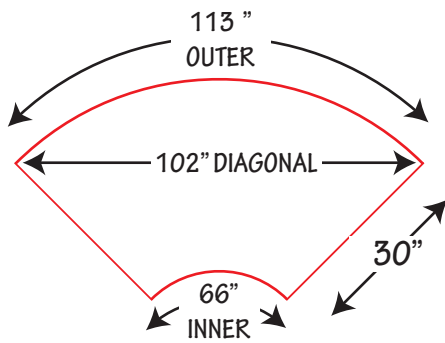

JOMAR[®]

Manufacturers of Banners & Table Linens

Serpentine Table Dimensions

www.JomarOnline.com

2 1/2'
Outer 72 1/4"
Inner 25"
Diagonal 66"

3'
Outer 75 1/2"
Inner 28 1/4"
Diagonal 68"

4'
Outer 85"
Inner 37 1/2"
Diagonal 76"

5'
Outer 94 1/4"
Inner 47"
Diagonal 84"

6'
Outer 106"
Inner 57"
Diagonal 94"

7'
Outer 113"
Inner 66"
Diagonal 102"

8'
Outer 125"
Inner 76"
Diagonal 111"

9'
Outer 133 1/2"
Inner 85 1/2"
Diagonal 119"

10' Custom Serpentine Table Cloth

4' Outer Edge Bar Top

Outer = 85"
Inner = 61 1/4"
Diagonal = 75 1/2"

4' Inner Edge Bar Top

Outer = 61 1/4"
Inner = 37 3/4"
Diagonal = 54"

5' Outer Edge Bar Top

Outer = 94 1/4"
Inner = 70 3/4"
Diagonal = 84"

5' Inner Edge Bar Top

Outer = 70 3/4"
Inner = 47"
Diagonal = 62 1/2"

7' Outer Edge Bar Top

Outer = 113"
Inner = 71 1/2"
 No Diagonal information available.

7' Inner Edge Bar Top

Outer = 71 1/2"
Inner = 66"
 No Diagonal information available.