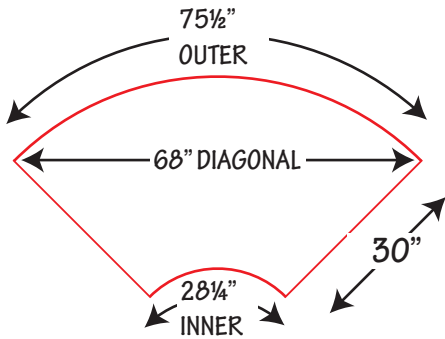

JOMAR[®]

Manufacturers of Banners & Table Linens

Serpentine Table Dimensions

www.JomarOnline.com

2 1/2'
Outer 72 1/4"
Inner 25"
Diagonal 66"

3'
Outer 75 1/2"
Inner 28 1/4"
Diagonal 68"

4'
Outer 85"
Inner 37 1/2"
Diagonal 76"

5'
Outer 94 1/4"
Inner 47"
Diagonal 84"

6'
Outer 106"
Inner 57"
Diagonal 94"

7'
Outer 113"
Inner 66"
Diagonal 102"

8'
Outer 125"
Inner 76"
Diagonal 111"

9'
Outer 133 1/2"
Inner 85 1/2"
Diagonal 119"

10' Custom Serpentine Table Cloth

4' Outer Edge Bar Top

Outer = 85"
Inner = 61 1/4"
Diagonal = 75 1/2"

4' Inner Edge Bar Top

Outer = 61 1/4"
Inner = 37 3/4"
Diagonal = 54"

5' Outer Edge Bar Top

Outer = 94 1/4"
Inner = 70 3/4"
Diagonal = 84"

5' Inner Edge Bar Top

Outer = 70 3/4"
Inner = 47"
Diagonal = 62 1/2"

7' Outer Edge Bar Top

Outer = 113"
Inner = 71 1/2"
 No Diagonal information available.

7' Inner Edge Bar Top

Outer = 71 1/2"
Inner = 66"
 No Diagonal information available.