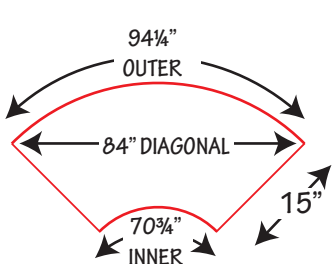

JOMAR

Manufacturers of Banners & Table Linens

Serpentine Bar Top Dimensions

www.JomarOnline.com

10' Custom Bar Top

10' Serpentine tables vary by manufacturer. Please carefully measure your table dimensions and we will gladly make your linens accordingly.

How many tables do you use to complete a circle? _____
 Outer = _____
 Inner = _____
 Diagonal = _____

3' Outer Edge Bar Top

Outer = 75 1/2"
Inner = 51 3/4"
Diagonal = 66"

3' Inner Edge Bar Top

Outer = 51 1/4"
Inner = 28 1/2"
Diagonal = 45 1/2"

4' Outer Edge Bar Top

Outer = 85"
Inner = 61 1/4"
Diagonal = 75 1/2"

4' Inner Edge Bar Top

Outer = 61 1/4"
Inner = 37 3/4"
Diagonal = 54"

5' Outer Edge Bar Top

Outer = 94 1/4"
Inner = 70 3/4"
Diagonal = 84"

5' Inner Edge Bar Top

Outer = 70 3/4"
Inner = 47"
Diagonal = 62 1/2"

7' Outer Edge Bar Top

Outer = 113"
Inner = 71 1/2"
 No Diagonal information available.

7' Inner Edge Bar Top

Outer = 71 1/2"
Inner = 66"
 No Diagonal information available.