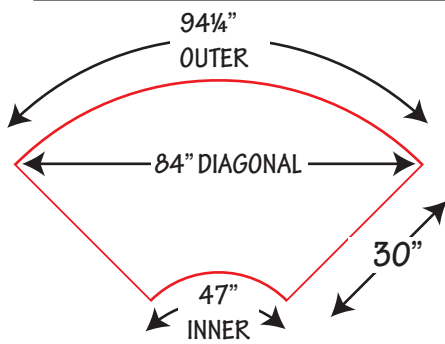

JOMAR[®]

Manufacturers of Banners & Table Linens

Serpentine Table Dimensions

www.JomarOnline.com

2 1/2'
Outer 72 1/4"
Inner 25"
Diagonal 66"

3'
Outer 75 1/2"
Inner 28 1/4"
Diagonal 68"

4'
Outer 85"
Inner 37 1/2"
Diagonal 76"

5'
Outer 94 1/4"
Inner 47"
Diagonal 84"

6'
Outer 106"
Inner 57"
Diagonal 94"

7'
Outer 113"
Inner 66"
Diagonal 102"

8'
Outer 125"
Inner 76"
Diagonal 111"

9'
Outer 133 1/2"
Inner 85 1/2"
Diagonal 119"

10' Custom Serpentine Table Cloth

4' Outer Edge Bar Top

Outer = 85"
Inner = 61 1/4"
Diagonal = 75 1/2"

4' Inner Edge Bar Top

Outer = 61 1/4"
Inner = 37 3/4"
Diagonal = 54"

5' Outer Edge Bar Top

Outer = 94 1/4"
Inner = 70 3/4"
Diagonal = 84"

5' Inner Edge Bar Top

Outer = 70 3/4"
Inner = 47"
Diagonal = 62 1/2"

7' Outer Edge Bar Top

Outer = 113"
Inner = 71 1/2"
 No Diagonal information available.

7' Inner Edge Bar Top

Outer = 71 1/2"
Inner = 66"
 No Diagonal information available.