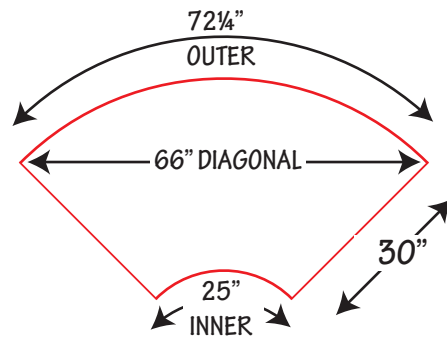

JOMAR[®]

Manufacturers of Banners & Table Linens

Serpentine Table Dimensions

www.JomarOnline.com

2 1/2'
Outer 72 1/4"
Inner 25"
Diagonal 66"

3'
Outer 75 1/2"
Inner 28 1/4"
Diagonal 68"

4'
Outer 85"
Inner 37 1/2"
Diagonal 76"

5'
Outer 94 1/4"
Inner 47"
Diagonal 84"

6'
Outer 106"
Inner 57"
Diagonal 94"

7'
Outer 113"
Inner 66"
Diagonal 102"

8'
Outer 125"
Inner 76"
Diagonal 111"

9'
Outer 133 1/2"
Inner 85 1/2"
Diagonal 119"

10' Custom Serpentine Table Cloth

4' Outer Edge Bar Top

Outer = 85"
Inner = 61 1/4"
Diagonal = 75 1/2"

4' Inner Edge Bar Top

Outer = 61 1/4"
Inner = 37 3/4"
Diagonal = 54"

5' Outer Edge Bar Top

Outer = 94 1/4"
Inner = 70 3/4"
Diagonal = 84"

5' Inner Edge Bar Top

Outer = 70 3/4"
Inner = 47"
Diagonal = 62 1/2"

7' Outer Edge Bar Top

Outer = 113"
Inner = 71 1/2"
 No Diagonal information available.

7' Inner Edge Bar Top

Outer = 71 1/2"
Inner = 66"
 No Diagonal information available.