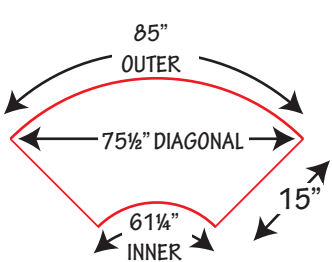

JOMAR

Manufacturers of Banners & Table Linens

Serpentine Bar Top Dimensions

www.JomarOnline.com

10' Custom Bar Top

10' Serpentine tables vary by manufacturer. Please carefully measure your table dimensions and we will gladly make your linens accordingly.

How many tables do you use to complete a circle? _____
 Outer = _____
 Inner = _____
 Diagonal = _____

3' Outer Edge Bar Top

Outer = 75 1/2"
Inner = 51 3/4"
Diagonal = 66"

3' Inner Edge Bar Top

Outer = 51 1/4"
Inner = 28 1/2"
Diagonal = 45 1/2"

4' Outer Edge Bar Top

Outer = 85"
Inner = 61 1/4"
Diagonal = 75 1/2"

4' Inner Edge Bar Top

Outer = 61 1/4"
Inner = 37 3/4"
Diagonal = 54"

5' Outer Edge Bar Top

Outer = 94 1/4"
Inner = 70 3/4"
Diagonal = 84"

5' Inner Edge Bar Top

Outer = 70 3/4"
Inner = 47"
Diagonal = 62 1/2"

7' Outer Edge Bar Top

Outer = 113"
Inner = 71 1/2"
 No Diagonal information available.

7' Inner Edge Bar Top

Outer = 71 1/2"
Inner = 66"
 No Diagonal information available.