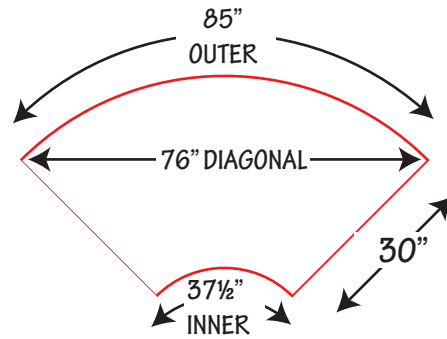

JOMAR[®]

Manufacturers of Banners & Table Linens

Serpentine Table Dimensions

www.JomarOnline.com

2 1/2'
Outer 72 1/4"
Inner 25"
Diagonal 66"

3'
Outer 75 1/2"
Inner 28 1/4"
Diagonal 68"

4'
Outer 85"
Inner 37 1/2"
Diagonal 76"

5'
Outer 94 1/4"
Inner 47"
Diagonal 84"

6'
Outer 106"
Inner 57"
Diagonal 94"

7'
Outer 113"
Inner 66"
Diagonal 102"

8'
Outer 125"
Inner 76"
Diagonal 111"

9'
Outer 133 1/2"
Inner 85 1/2"
Diagonal 119"

10' Custom Serpentine Table Cloth

4' Outer Edge Bar Top

Outer = 85"
Inner = 61 1/4"
Diagonal = 75 1/2"

4' Inner Edge Bar Top

Outer = 61 1/4"
Inner = 37 3/4"
Diagonal = 54"

5' Outer Edge Bar Top

Outer = 94 1/4"
Inner = 70 3/4"
Diagonal = 84"

5' Inner Edge Bar Top

Outer = 70 3/4"
Inner = 47"
Diagonal = 62 1/2"

7' Outer Edge Bar Top

Outer = 113"
Inner = 71 1/2"
 No Diagonal information available.

7' Inner Edge Bar Top

Outer = 71 1/2"
Inner = 66"
 No Diagonal information available.