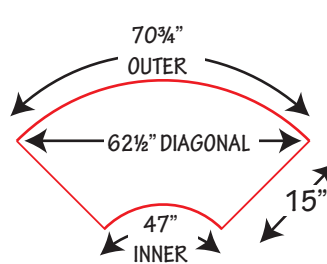

JOMAR

Manufacturers of Banners & Table Linens

Serpentine Bar Top Dimensions

www.JomarOnline.com

10' Custom Bar Top

10' Serpentine tables vary by manufacturer. Please carefully measure your table dimensions and we will gladly make your linens accordingly.

How many tables do you use to complete a circle? _____
 Outer = _____
 Inner = _____
 Diagonal = _____

3' Outer Edge Bar Top

Outer = 75 1/2"
Inner = 51 3/4"
Diagonal = 66"

3' Inner Edge Bar Top

Outer = 51 1/4"
Inner = 28 1/2"
Diagonal = 45 1/2"

4' Outer Edge Bar Top

Outer = 85"
Inner = 61 1/4"
Diagonal = 75 1/2"

4' Inner Edge Bar Top

Outer = 61 1/4"
Inner = 37 3/4"
Diagonal = 54"

5' Outer Edge Bar Top

Outer = 94 1/4"
Inner = 70 3/4"
Diagonal = 84"

5' Inner Edge Bar Top

Outer = 70 3/4"
Inner = 47"
Diagonal = 62 1/2"

7' Outer Edge Bar Top

Outer = 113"
Inner = 71 1/2"
 No Diagonal information available.

7' Inner Edge Bar Top

Outer = 71 1/2"
Inner = 66"
 No Diagonal information available.